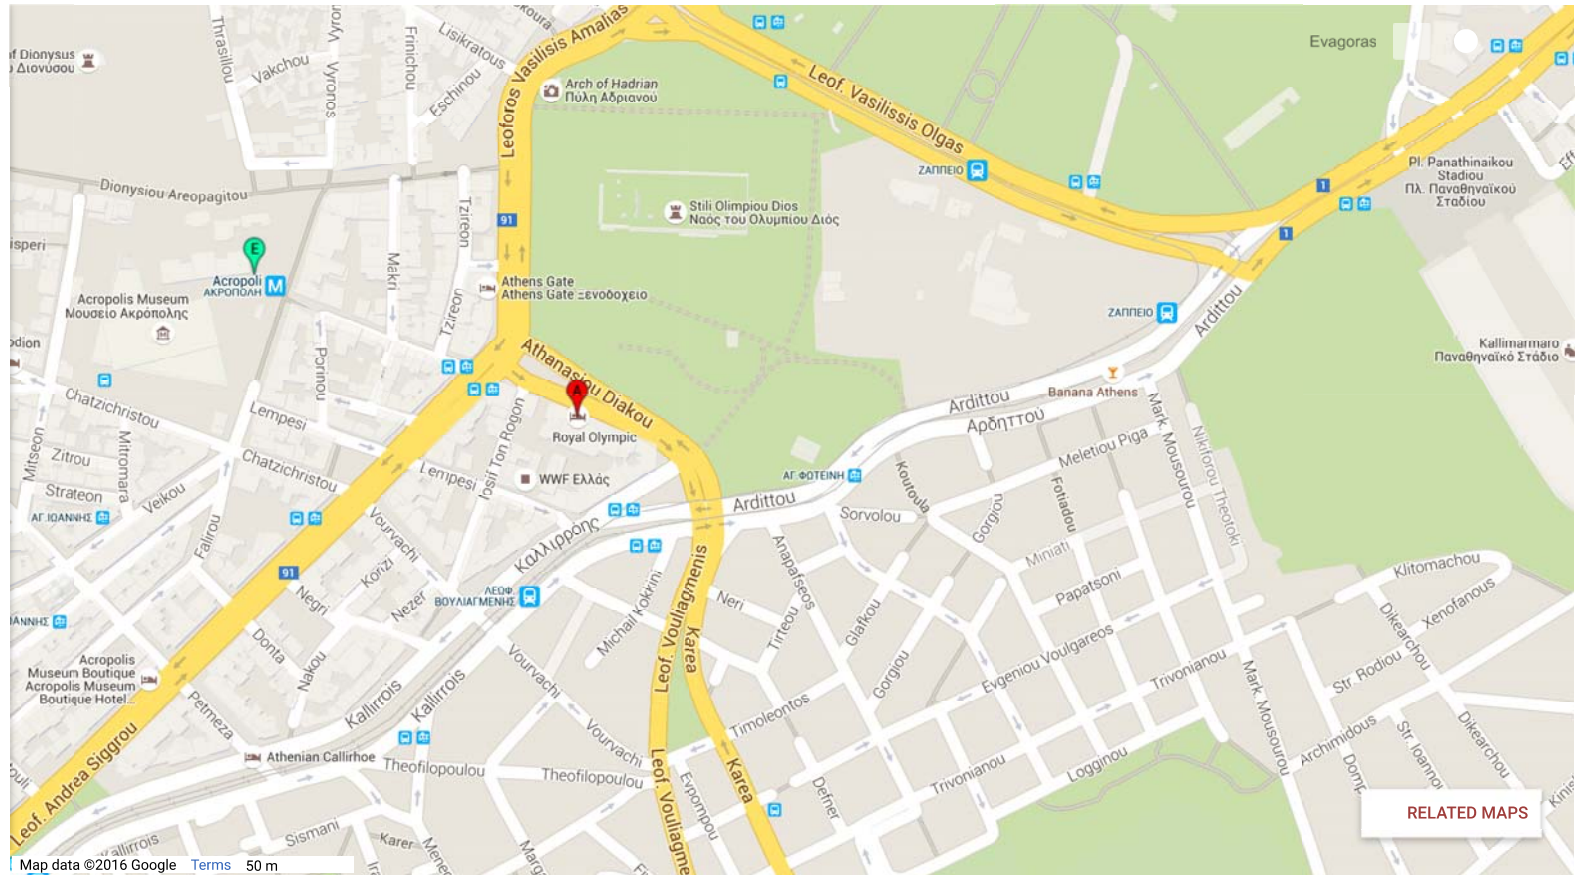

Royal Olympic Hotel

28-34 Athanasiou Diakou Str.
117 43, Athens, GREECE
Tel.: +30 210 92.88.400
38,602 views

-  Royal Olympic Hotel
-  Metro Station

Made with Google My Maps

Map data ©2016 Google Terms 50 m